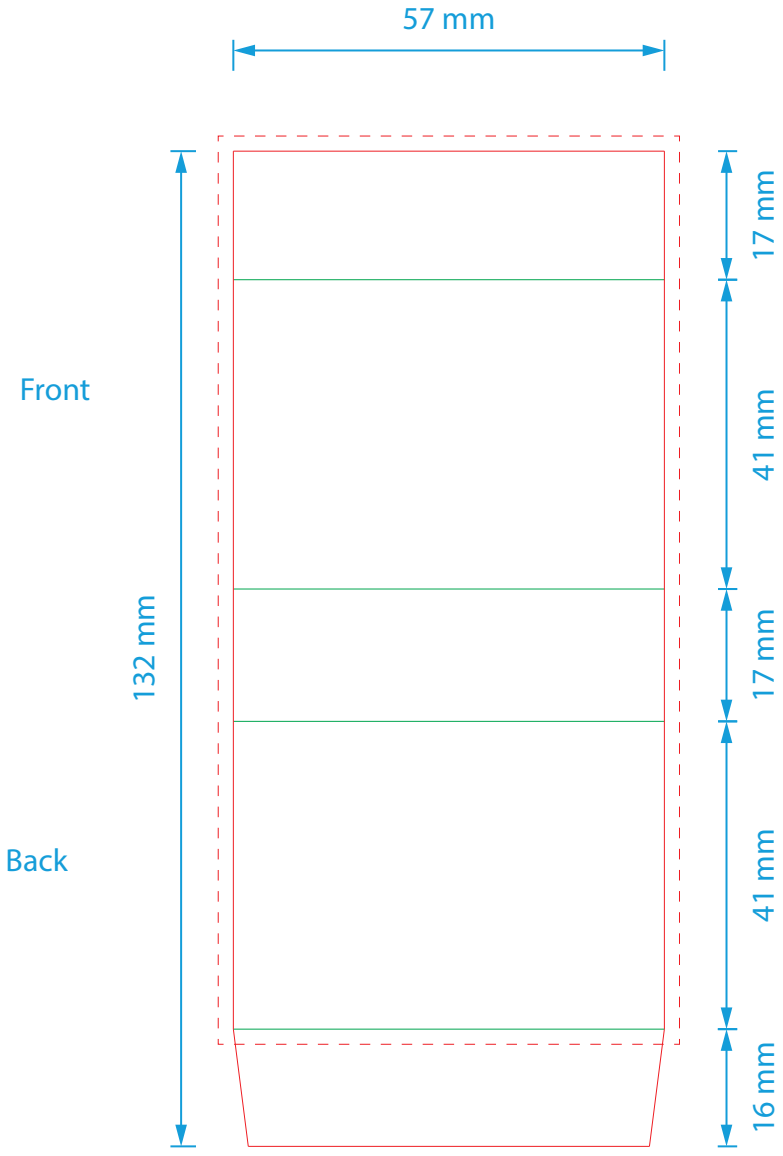

AT popielniczka (ashtray)

 print area