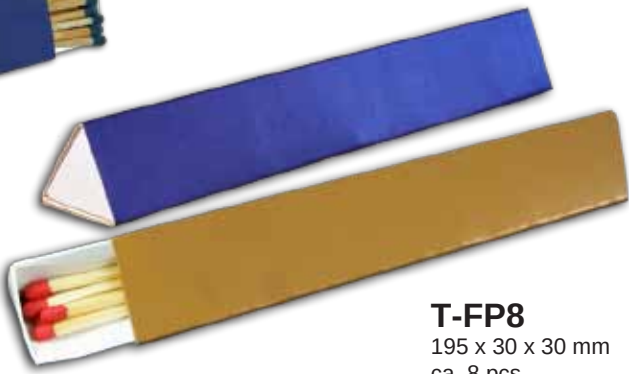

BX-3aD
114 x 36 x 8 mm
ca. 36 pcs.

Zapatki - pudełka / Box matches

Stupki / Columns

BX-6
56 x 18 x 18 mm
ca. 20 pcs.

BX-6-S10
98 x 18 x 18 mm
ca. 10 pcs.

Trójkąty / Triangles

T-1
56 x 25 x 25 mm
ca. 15 pcs.

T-S8
98 x 30 x 30 mm
ca. 8 pcs.

T-2
56 x 30 x 30 mm
ca. 20 pcs.

T-1D
114 x 25 x 25 mm
ca. 30 pcs.

T-2D
114 x 30 x 30 mm
ca. 40 pcs.

T-FP8
195 x 30 x 30 mm
ca. 8 pcs.

FT-35
57 x 36 x 16 mm
ca. 35 pcs.

FT-35D
57 x 36 x 16 mm
ca. 35 pcs.

FT-30
55 x 42 x 11 mm
ca. 30 pcs.

FT-55
60 x 47 x 15 mm
ca. 55 pcs.

Elipsy / Pillows

P-20
61 x 46 mm
ca. 20 pcs.

P-S20
110 x 60 mm
ca. 20 pcs.

P-FP20
207 x 60 mm
ca. 20 pcs.

Zapatki - pudełka / Box matches

3-D