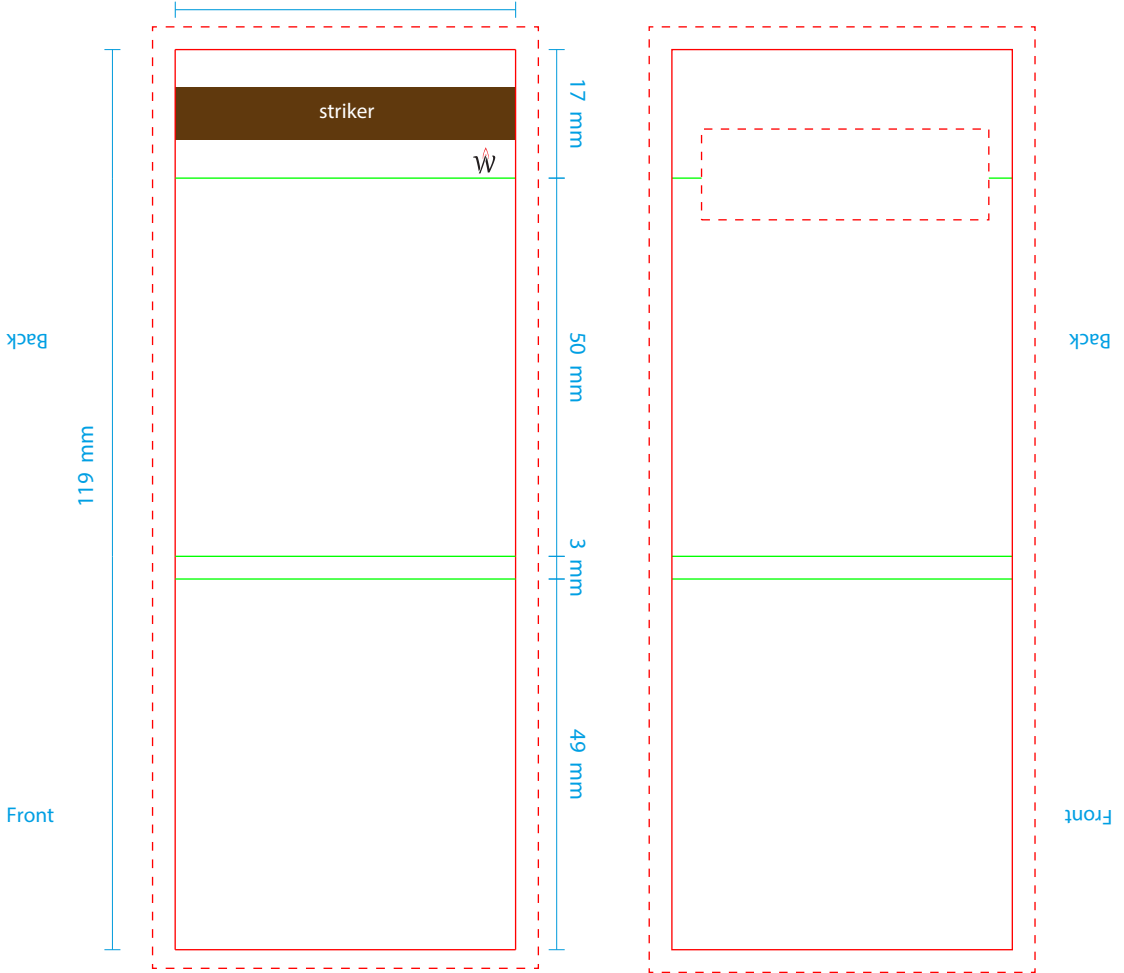

BKC-7

Outside

45 mm

Inside

 - Print area