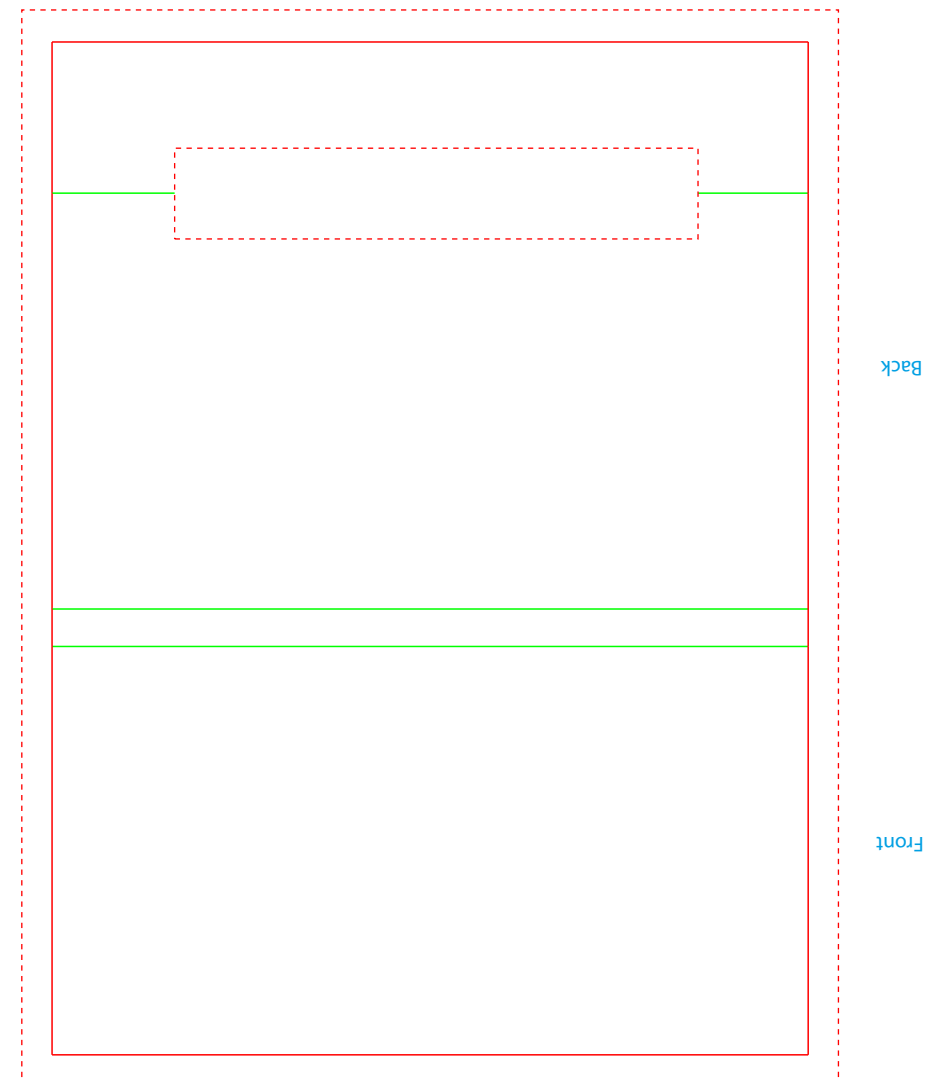

BKC-15/ BK-W20

Outside

100.0 mm

Inside

- Print area