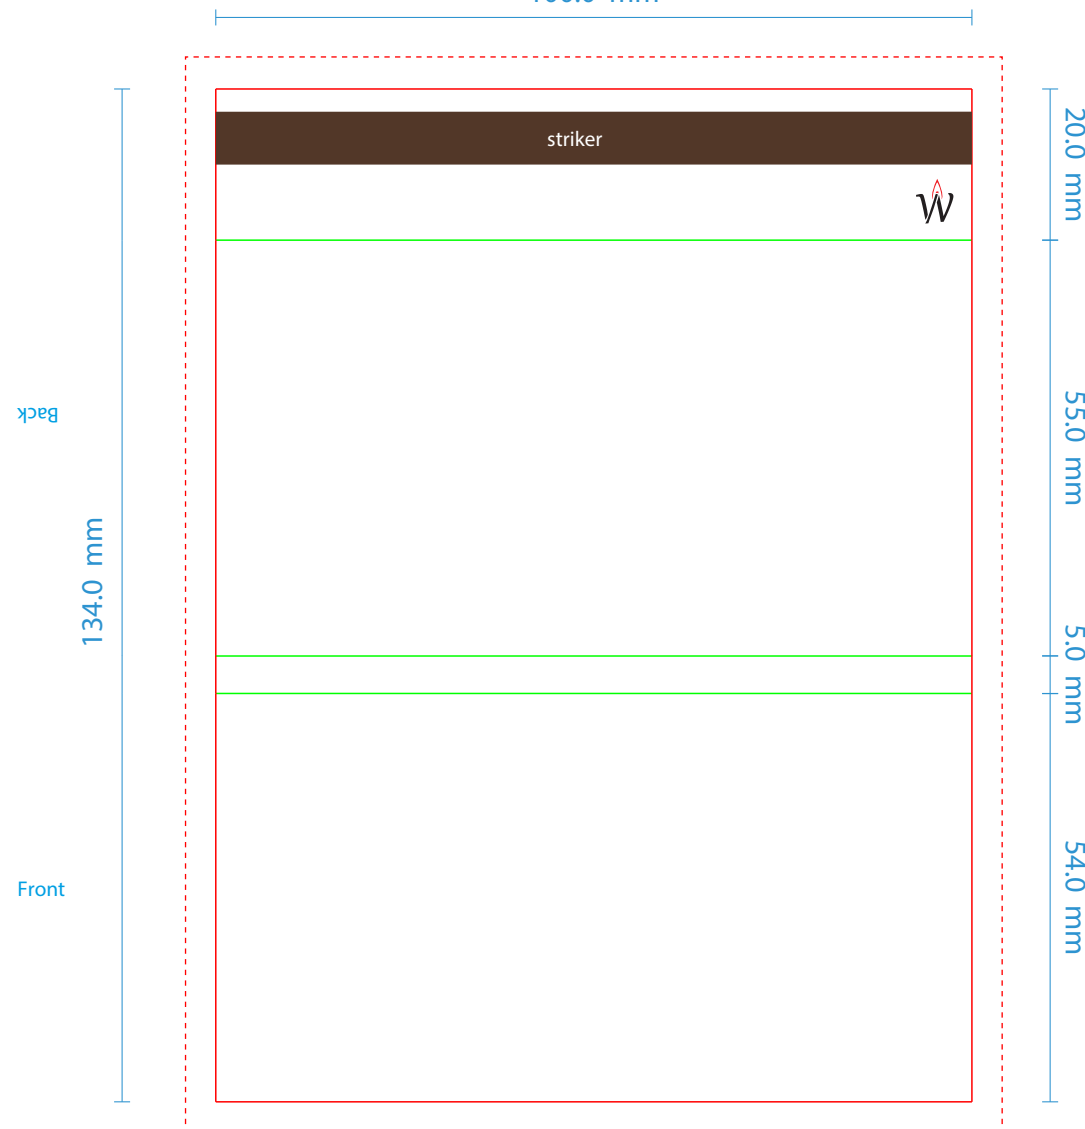

BKC-15/ BK-W20

Outside

100.0 mm

Inside

- Print area