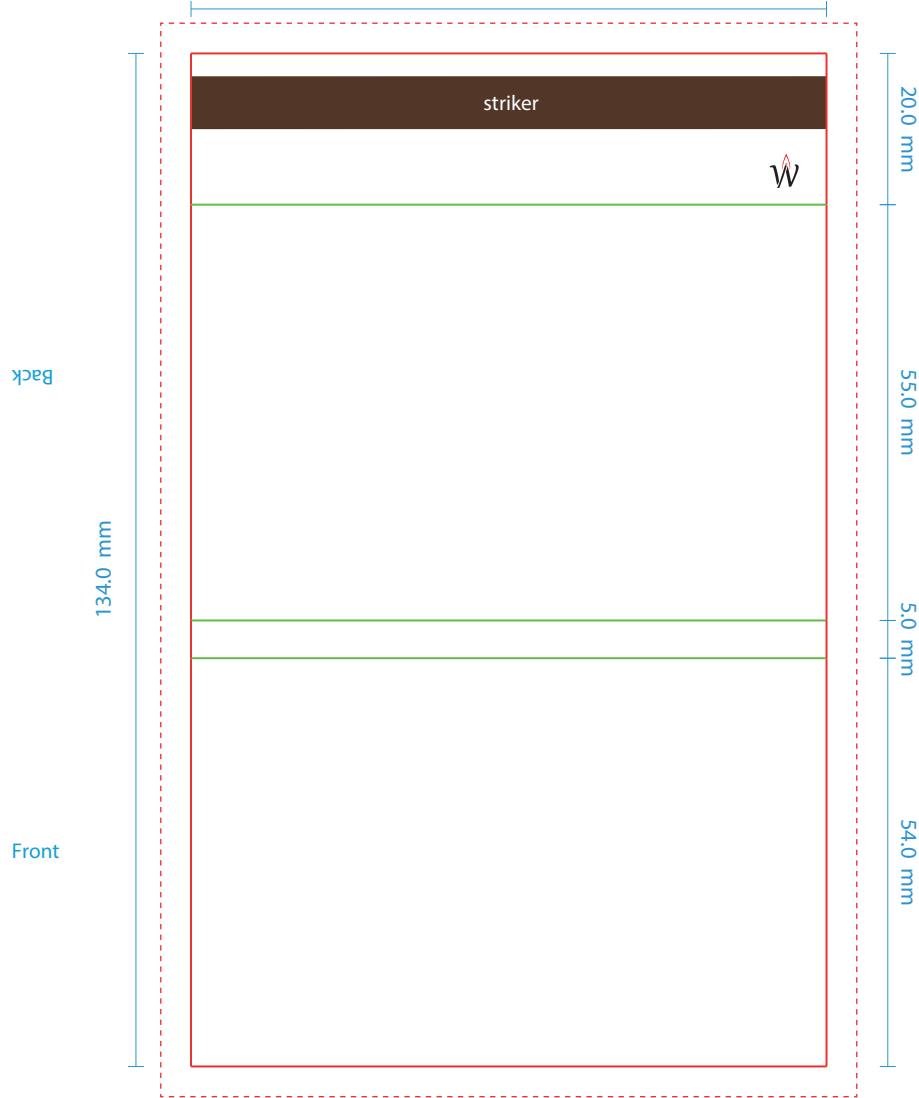

BKC-12

Outside

84.0 mm

Inside

 - Print area