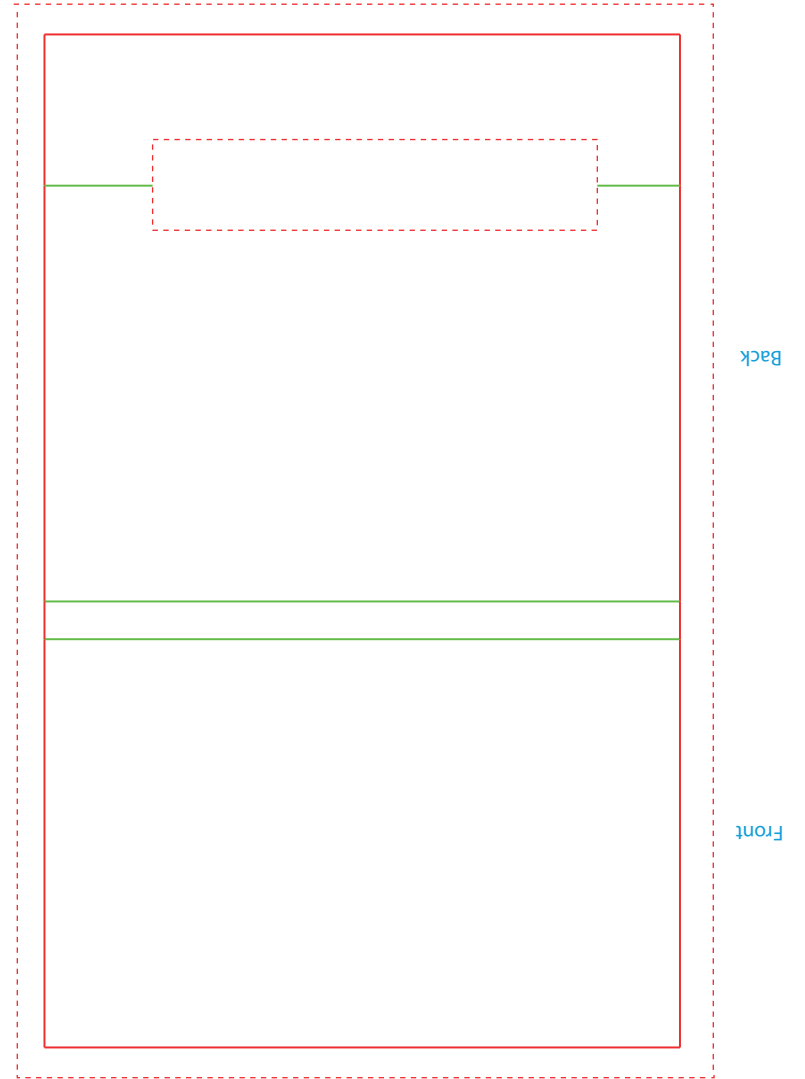

BKC-12

Outside

84.0 mm

Inside

 - Print area