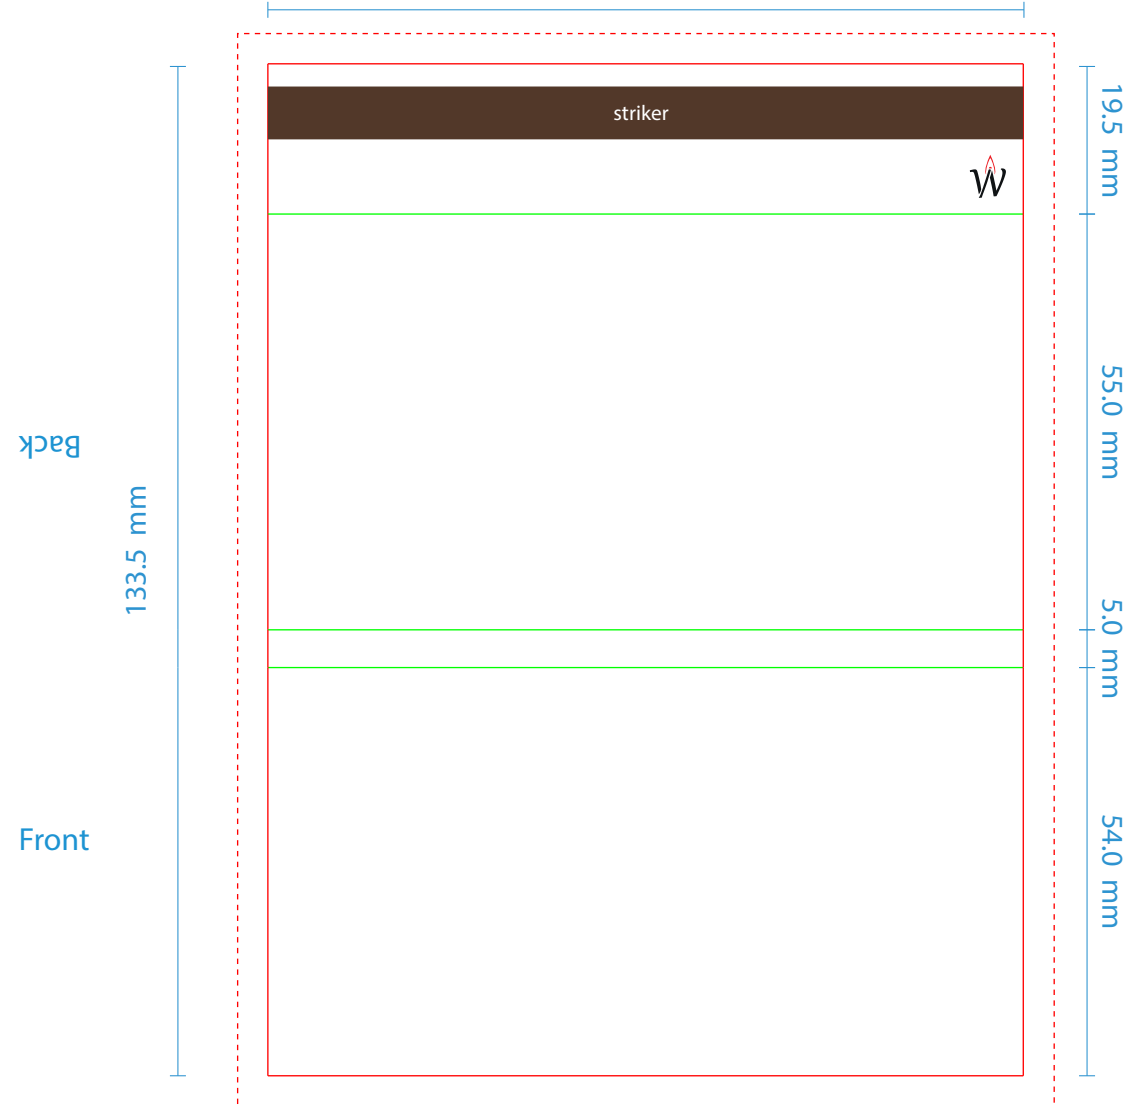

# BK-W20

Outside

100.0 mm

Back

133.5 mm

Front

19.5 mm

55.0 mm

5.0 mm

54.0 mm

Inside

Back

Front

- Print area