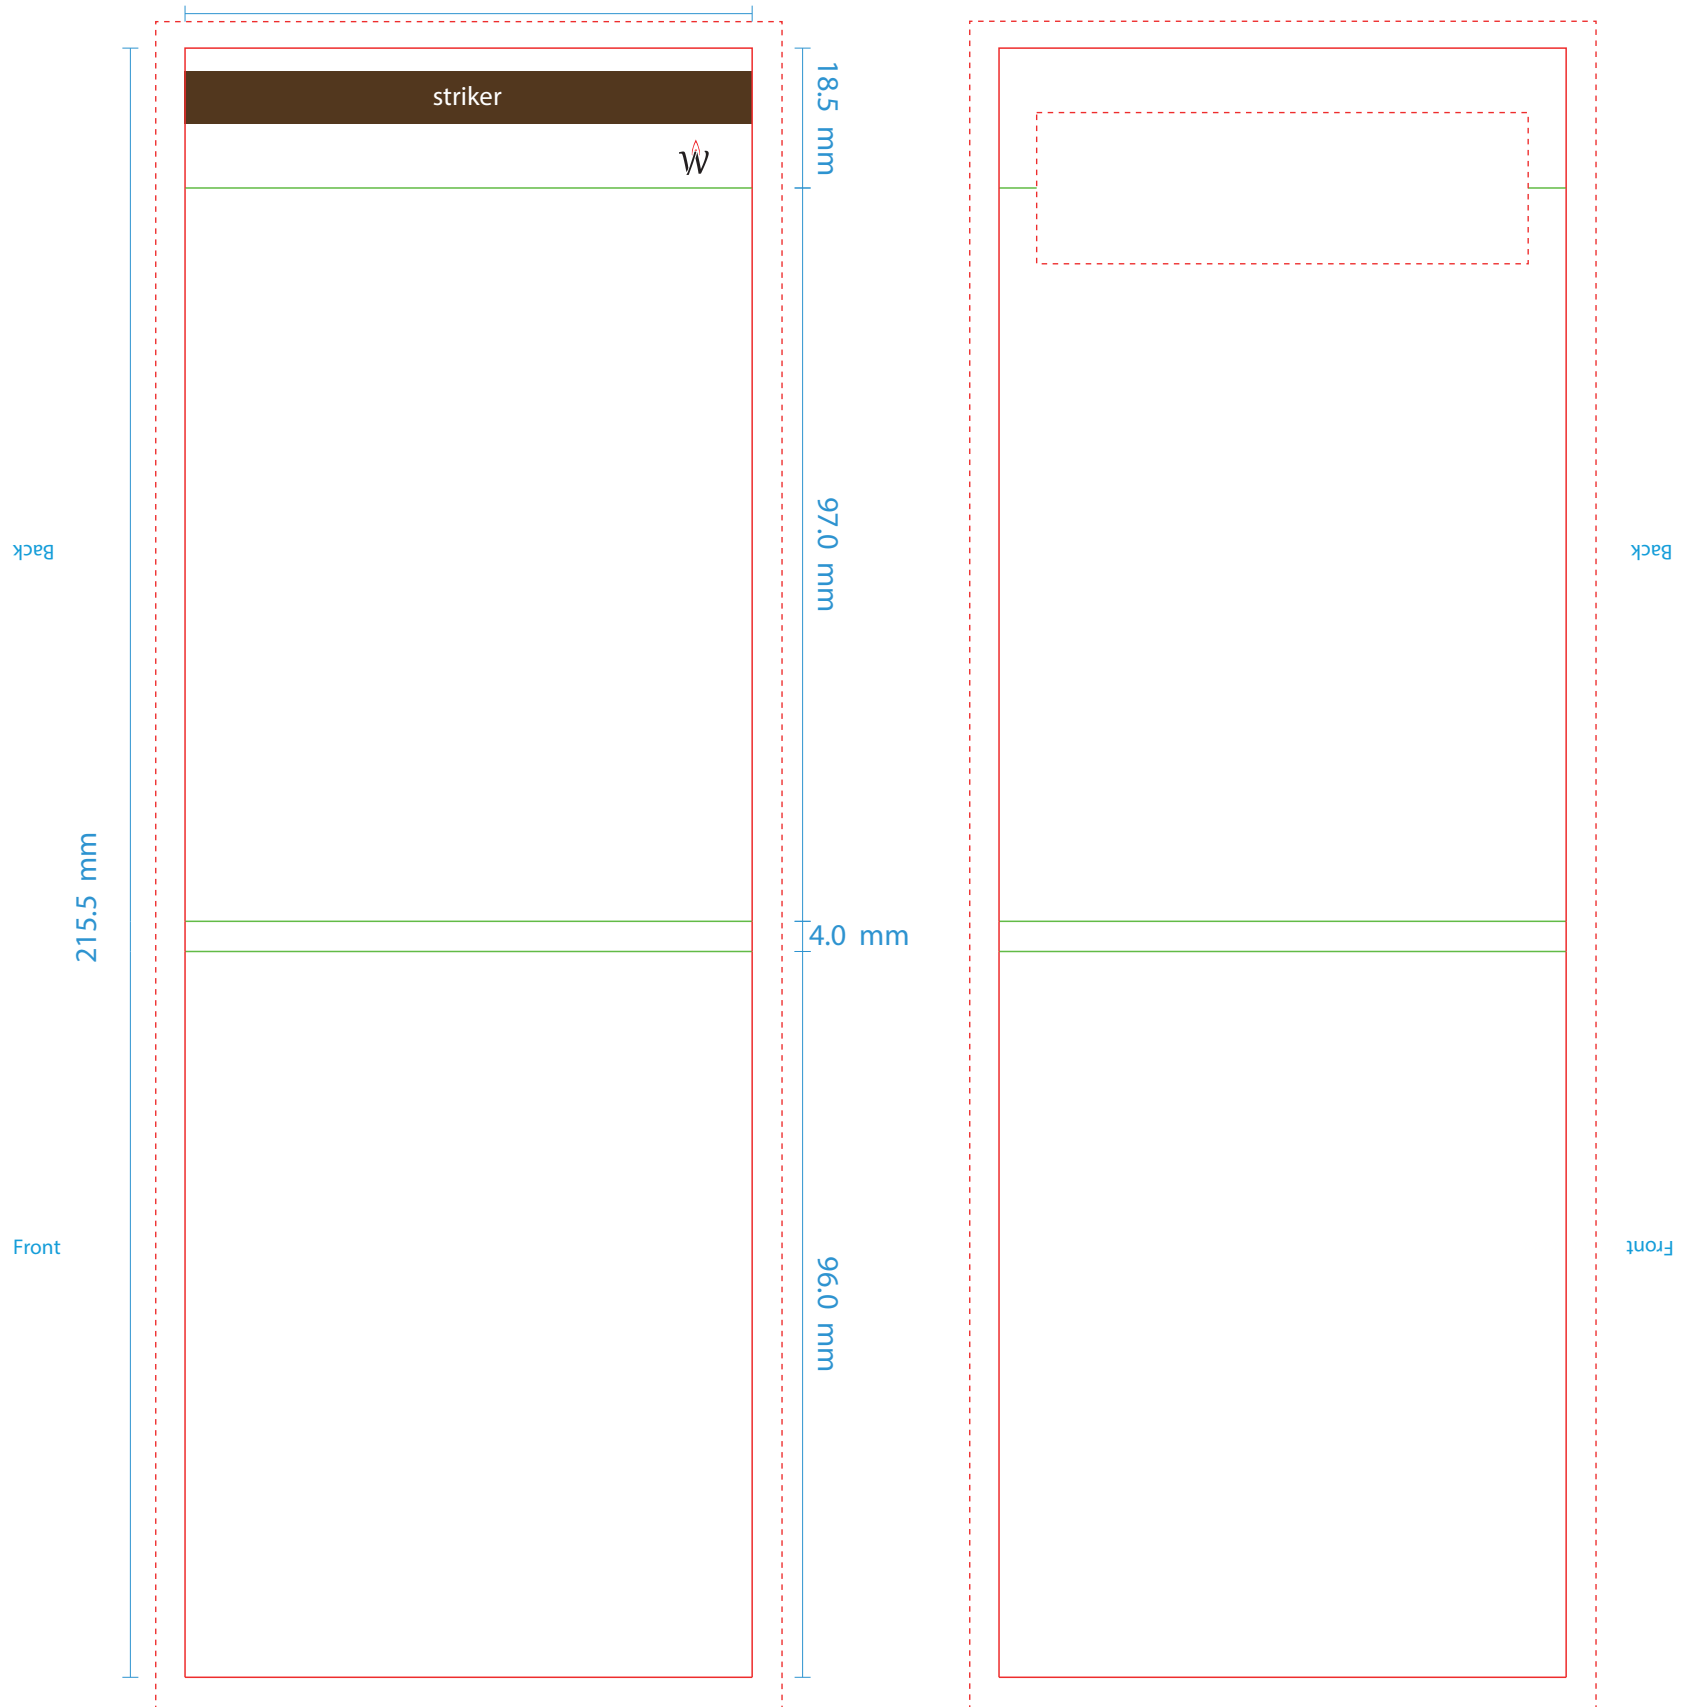

# BK-G10/BKC-G8

Outside  
75.0 mm

Inside

- Print area