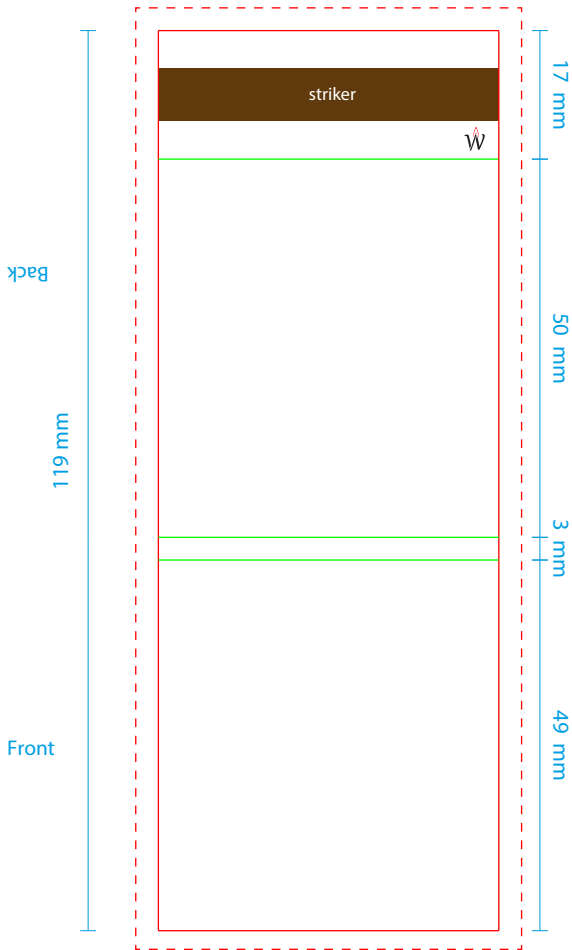

# BK-9

Outside  
45 mm

Inside

 - Print area