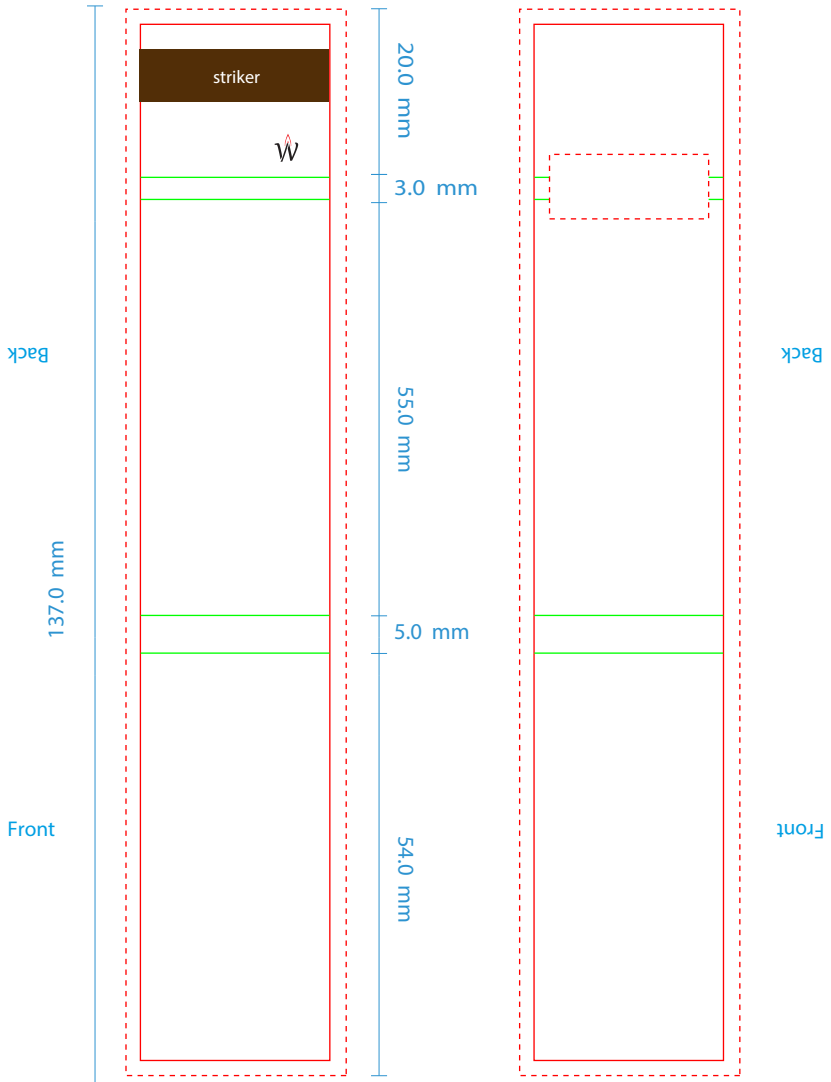

# BK-2x5/ BKC-2x3

Outside

25.0 mm

Inside

 - Print area